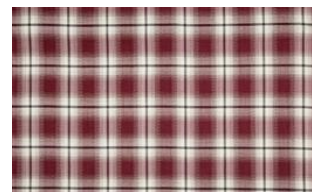

fine

BEL AMI 019 °

Chenille upholstery fabric with check pattern

Available colours:

Collection:	Bellevue
Material:	FR 100 % PES
Color variations:	6
Total width:	142.00 cm
Rapport width:	18,0 cm
Rapport height:	20,7 cm

Usage:

Mark:
Flame retardant
Washable

Care instructions:

Fire protection:
EN 1021 1 & 2

Bel Ami 059