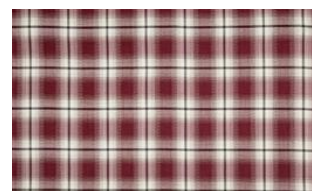

BEL AMI 049 °

Chenille upholstery fabric with check pattern

Available colours:

Collection:	Bellevue
Material:	FR 100 % PES
Color variations:	6
Total width:	142.00 cm
Rapport width:	18,0 cm
Rapport height:	20,7 cm

Bel Ami 019 °

Bel Ami 029

Bel Ami 059

Bel Ami 079 °

Special notes:

Shiny Patches in pile fabrics are merely optical and not a reason for complaint.

The illustrations are not color-coded.