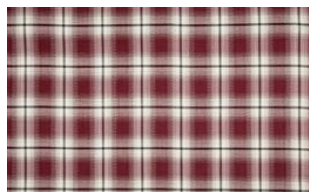

## BEL AMI 079 °

Chenille upholstery fabric with check pattern

Available colours:

Collection:	Bellevue
Material:	FR 100 % PES
Color variations:	6
Total width:	142.00 cm
Rapport width:	18,0 cm
Rapport height:	20,7 cm

Bel Ami 059

Special notes:

Shiny Patches in pile fabrics are merely optical and not a reason for complaint.

---

The illustrations are not color-coded.