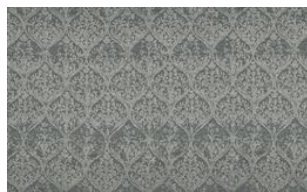

Celerina 071