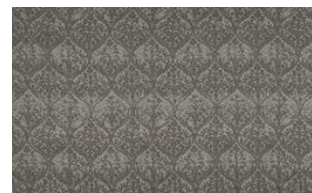

Celerina 041