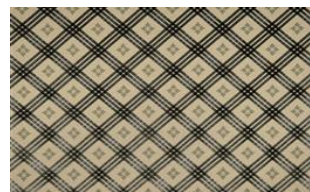

ECHO 019

Upholstery fabric, woven as jacquard velour, diamond design combined with stylised leaves

Collection:	Mountain Deluxe Alpenglow
Material:	67 % CV 31 % PES 2 % L
Color variations:	5
Total width:	138.00 cm
Rapport width:	17,7 cm
Rapport height:	16,5 cm

Usage:

Care instructions:

Special notes:

Shiny Patches in pile fabrics are merely optical and not a reason for complaint.

Available colours:

Echo 039

Echo 048

Echo 049