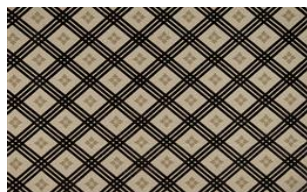

ECHO 019

Upholstery fabric, woven as jacquard velour, diamond design combined with stylised leaves

Collection:	Mountain Deluxe Alpenglow
Material:	67 % CV 31 % PES 2 % L
Color variations:	5
Total width:	138.00 cm
Rapport width:	17,7 cm
Rapport height:	16,5 cm

Usage:

Care instructions:

Special notes:

Shiny Patches in pile fabrics are merely optical and not a reason for complaint.

Available colours:

Echo 039

Echo 048

Echo 049