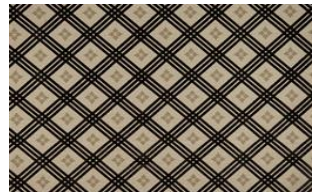

ECHO 019

Upholstery fabric, woven as jacquard velour, diamond design combined with stylised leaves

Collection:	MD Alpenglow
Material:	67 % CV 31 % PES 2 % L
Color variations:	3
Total width:	138,00 cm
Rapport width:	17,70 cm
Rapport height:	16,50 cm

Usage:

Care instructions:

Special notes:

A seat mirror in pile or pile fabrics is purely visual and is not a reason for complaint.

Available colours:

Echo 049

Echo 079