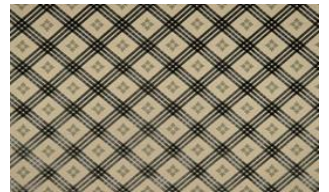

ECHO 019

Upholstery fabric, woven as jacquard velour, diamond design combined with stylised leaves

Collection:	MD Alpenglow
Material:	67 % CV 31 % PES 2 % L
Color variations:	3
Total width:	138,00 cm
Rapport width:	17,70 cm
Rapport height:	16,50 cm

Usage:

Care instructions:

Special notes:

A seat mirror in pile or pile fabrics is purely visual and is not a reason for complaint.

Available colours:

Echo 049

Echo 079