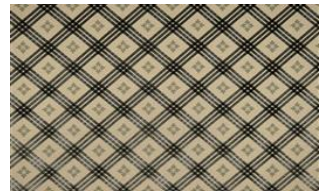

ECHO 039

Upholstery fabric, woven as jacquard velour, diamond design combined with stylised leaves

Collection:	Mountain Deluxe Alpenglow
Material:	67 % CV 31 % PES 2 % L
Color variations:	5
Total width:	138.00 cm
Rapport width:	17,7 cm
Rapport height:	16,5 cm

Usage:

Care instructions:

Special notes:

Shiny Patches in pile fabrics are merely optical and not a reason for complaint.

Available colours:

Echo 019

Echo 048

Echo 049