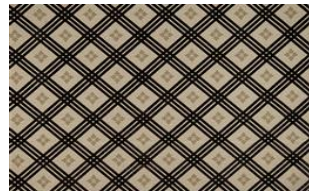

ECHO 039

Upholstery fabric, woven as jacquard velour, diamond design combined with stylised leaves

Collection:	Mountain Deluxe Alpenglow
Material:	67 % CV 31 % PES 2 % L
Color variations:	5
Total width:	138.00 cm
Rapport width:	17,7 cm
Rapport height:	16,5 cm

Usage:

Care instructions:

Special notes:

Shiny Patches in pile fabrics are merely optical and not a reason for complaint.

Available colours:

Echo 019

Echo 048

Echo 049