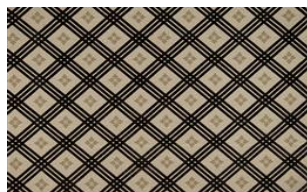

## ECHO 048

Upholstery fabric, woven as jacquard velour, diamond design combined with stylised leaves

Collection:	Mountain Deluxe Alpenglow
Material:	67 % CV   31 % PES   2 % L
Color variations:	5
Total width:	138.00 cm
Rapport width:	17,7 cm
Rapport height:	16,5 cm

Usage:

Care instructions:

Special notes:

Shiny Patches in pile fabrics are merely optical and not a reason for complaint.

Available colours:

Echo 019

Echo 039

Echo 049