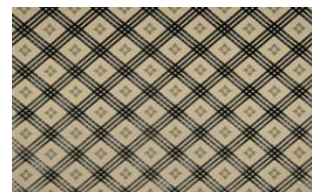

## ECHO 048

Upholstery fabric, woven as jacquard velour, diamond design combined with stylised leaves

Collection:	Mountain Deluxe Alpenglow
Material:	67 % CV   31 % PES   2 % L
Color variations:	5
Total width:	138.00 cm
Rapport width:	17,7 cm
Rapport height:	16,5 cm

Usage:

Care instructions:

Special notes:

Shiny Patches in pile fabrics are merely optical and not a reason for complaint.

Available colours:

Echo 019

Echo 039

Echo 049