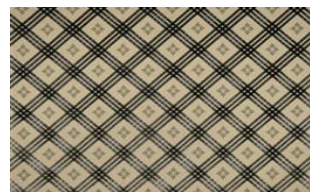

ECHO 049

Upholstery fabric, woven as jacquard velour, diamond design combined with stylised leaves

Collection:	Mountain Deluxe Alpenglow
Material:	67 % CV 31 % PES 2 % L
Color variations:	5
Total width:	138.00 cm
Rapport width:	17,7 cm
Rapport height:	16,5 cm

Usage:

Care instructions:

Special notes:

Shiny Patches in pile fabrics are merely optical and not a reason for complaint.

Available colours:

Echo 019

Echo 039

Echo 048