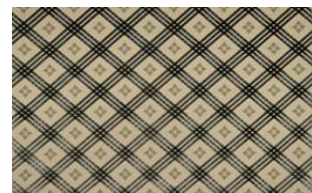

ECHO 049

Upholstery fabric, woven as jacquard velour, diamond design combined with stylised leaves

Available colours:

Collection:	MD Alpenglow
Material:	67 % CV 31 % PES 2 % L
Color variations:	3
Total width:	138,00 cm
Rapport width:	17,70 cm
Rapport height:	16,50 cm

Usage:

Care instructions:

Special notes:

A seat mirror in pile or pile fabrics is purely visual and is not a reason for complaint.

Echo 019

Echo 079