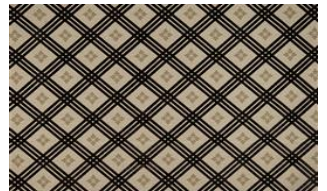

ECHO 079

Upholstery fabric, woven as jacquard velour, diamond design combined with stylised leaves

Collection:	Mountain Deluxe Alpenglow
Material:	67 % CV 31 % PES 2 % L
Color variations:	5
Total width:	138.00 cm
Rapport width:	17,7 cm
Rapport height:	16,5 cm

Usage:

Care instructions:

Special notes:

Shiny Patches in pile fabrics are merely optical and not a reason for complaint.

Available colours:

Echo 019

Echo 039

Echo 048