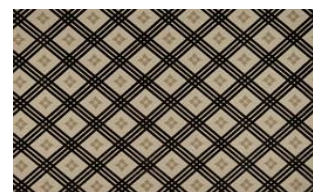

ECHO 079

Upholstery fabric, woven as jacquard velour, diamond design combined with stylised leaves

Available colours:

Collection:	MD Alpenglow
Material:	67 % CV 31 % PES 2 % L
Color variations:	3
Total width:	138,00 cm
Rapport width:	17,70 cm
Rapport height:	16,50 cm

Usage:

Echo 019

Echo 049

Care instructions:

Special notes:

A seat mirror in pile or pile fabrics is purely visual and is not a reason for complaint.