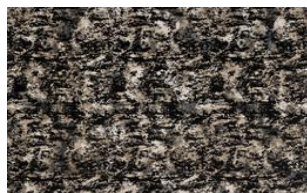

ESCAPE 039 °

Upholstery fabric, woven as jacquard velour, printed with an abstract all-over design, flame retardant

Collection:	Lobby
Material:	FR 51 % PES 49 % RAYON
Color variations:	4
Total width:	140,00 cm
Rapport width:	35,20 cm
Rapport height:	46,50 cm

Usage:

Mark:

schwer entflammbar

Care instructions:

Fire protection:

EN 1021 1 & 2

Special notes:

Print – colour variations are unavoidable – compare batches and colours before processing.

A seat mirror in pile or pile fabrics is purely visual and is not a reason for complaint.

Available colours:

Escape 019 °

Escape 049 °

Escape 089 °