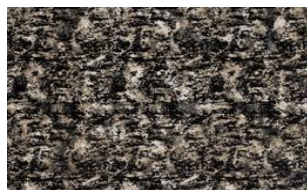

## ESCAPE 049 °

Upholstery fabric, woven as jacquard velour, printed with an abstract all-over design, flame retardant

Collection:	Lobby
Material:	FR 51 % PES   49 % RAYON
Color variations:	4
Total width:	140,00 cm
Rapport width:	35,20 cm
Rapport height:	46,50 cm

Usage:

Mark:  
schwer entflammbar

Care instructions:

Fire protection:  
EN 1021 1 & 2

Special notes:

Print – colour variations are unavoidable – compare batches and colours before processing.

A seat mirror in pile or pile fabrics is purely visual and is not a reason for complaint.

Available colours:

Escape 019 °

Escape 039 °

Escape 089 °