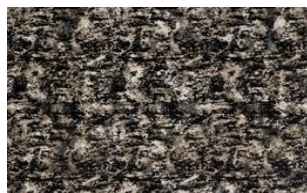

ESCAPE 089 °

Upholstery fabric, woven as jacquard velour, printed with an abstract all-over design, flame retardant

Collection:	Lobby
Material:	FR 51 % PES 49 % RAYON
Color variations:	4
Total width:	140,00 cm
Rapport width:	35,20 cm
Rapport height:	46,50 cm

Usage:

Mark:
schwer entflammbar

Care instructions:

Fire protection:
EN 1021 1 & 2

Special notes:

Print – colour variations are unavoidable – compare batches and colours before processing.

A seat mirror in pile or pile fabrics is purely visual and is not a reason for complaint.

Available colours:

Escape 019 °

Escape 039 °

Escape 049 °