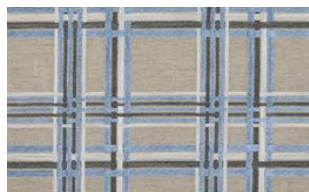

## GRID o88

Upholstery fabric, woven from various materials, in a clean and delicate check design

Collection:	Imagine
Material:	38 % CV   28 % CO   20 % PES   14 % LI
Color variations:	5
Total width:	140,00 cm
Rapport width:	17,70 cm
Rapport height:	19,50 cm

Usage:

Care instructions:

Available colours:

Grid o39

Grid o69

Grid o87

Grid o89

The illustrations are not color-coded.