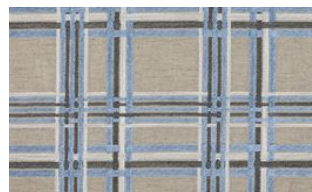

GRID 089

Upholstery fabric, woven from various materials, in a clean and delicate check design

Collection:	Imagine
Material:	38 % CV 28 % CO 20 % PES 14 % LI
Color variations:	5
Total width:	140,00 cm
Rapport width:	17,70 cm
Rapport height:	19,50 cm

Usage:

Care instructions:

Available colours:

Grid 039

Grid 069

Grid 087

Grid 088

The illustrations are not color-coded.