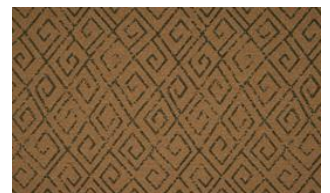

# JOSEPH 040

Upholstery fabric, woven from bouclé yarn with a two-tone diamond design in a vintage look, flame retardant

Collection: Lobby  
 Material: FR 31 % PES | 28 % PA | 23 % PAN | 18 % CO

Color variations: 7  
 Total width: 139,00 cm  
 Rapport width: 35,00 cm  
 Rapport height: 48,50 cm

Usage:

Mark:  
 schwer entflammbar

Care instructions:

Fire protection:  
 EN 1021 1 & 2

Available colours:

Joseph 030

Joseph 041

Joseph 042

Joseph 070

Joseph 080

Joseph 081

The illustrations are not color-coded.