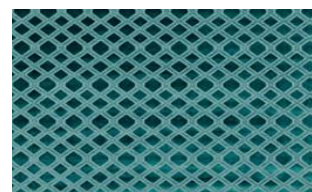

JUWEL 059

Upholstery fabric, woven as jaquard velour with diamonds in contrasting colors

Collection:	Loft
Material:	84 % CV 16 % PES
Color variations:	7
Total width:	138,00 cm
Rapport width:	11,70 cm
Rapport height:	18,30 cm

Usage:

Care instructions:

Available colours:

Jewel 029

Jewel 039

Jewel 040

Jewel 041

Jewel 069

Jewel 080

Special notes:

A seat mirror in pile or pile fabrics is purely visual and is not a reason for complaint.

The illustrations are not color-coded.