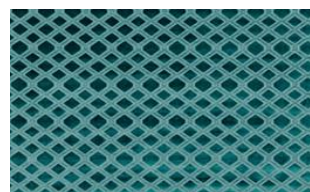

## JUWEL o6g

Upholstery fabric, woven as jacquard velour with diamonds in contrasting colors

Collection:	Loft
Material:	84 % CV   16 % PES
Color variations:	7
Total width:	138,00 cm
Rapport width:	11,70 cm
Rapport height:	18,30 cm

Usage:

Care instructions:

Available colours:

Juwel 029

Juwel 039

Juwel 040

Juwel 041

Juwel 059

Juwel 080

Special notes:

A seat mirror in pile or pile fabrics is purely visual and is not a reason for complaint.

---

The illustrations are not color-coded.