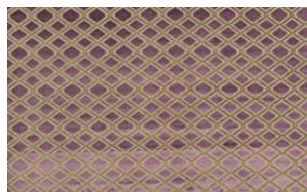

## JUWEL o8o

Upholstery fabric, woven as jacquard velour with diamonds in contrasting colors

Collection:	Loft
Material:	84 % CV   16 % PES
Color variations:	7
Total width:	138,00 cm
Rapport width:	11,70 cm
Rapport height:	18,30 cm

Usage:

Care instructions:

Available colours:

Juwel 029

Juwel 039

Juwel 040

Juwel 041

Juwel 059

Juwel 069

Special notes:

A seat mirror in pile or pile fabrics is purely visual and is not a reason for complaint.

---

The illustrations are not color-coded.