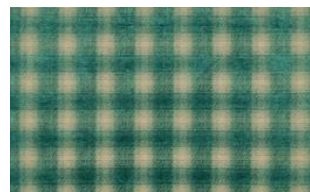

## MELLOW 030

Chenille with delicate check design; suitable as upholstery fabric

Collection:	Frida
Material:	32 % CV   18 % WO   18 % SI   18 % PES   14 % CO
Color variations:	6
Total width:	140,00 cm
Rapport width:	17,80 cm
Rapport height:	19,00 cm

Usage:

Care instructions:

Available colours:

Mellow 020

Mellow 050

Mellow 051

Mellow 080

Mellow 081

Special notes:

A seat mirror in pile or pile fabrics is purely visual and is not a reason for complaint.

---

The illustrations are not color-coded.