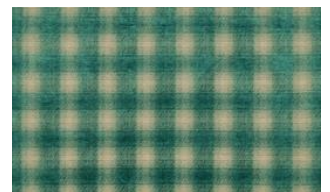

MELLOW 050

Chenille with delicate check design; suitable as upholstery fabric

Collection:	Frida
Material:	32 % CV 18 % WO 18 % SI 18 % PES 14 % CO
Color variations:	6
Total width:	140,00 cm
Rapport width:	17,80 cm
Rapport height:	19,00 cm

Usage:

Care instructions:

Available colours:

Mellow 020

Mellow 030

Mellow 051

Mellow 080

Mellow 081

Special notes:

A seat mirror in pile or pile fabrics is purely visual and is not a reason for complaint.

The illustrations are not color-coded.