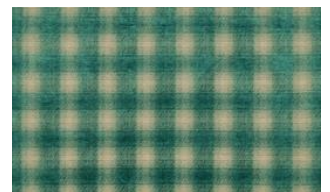

MELLOW 051

Chenille with delicate check design; suitable as upholstery fabric

Collection:	Frida
Material:	32 % CV 18 % WO 18 % SI 18 % PES 14 % CO
Color variations:	6
Total width:	140,00 cm
Rapport width:	17,80 cm
Rapport height:	19,00 cm

Usage:

Care instructions:

Available colours:

Mellow 020

Mellow 030

Mellow 050

Mellow 080

Mellow 081

Special notes:

A seat mirror in pile or pile fabrics is purely visual and is not a reason for complaint.

The illustrations are not color-coded.