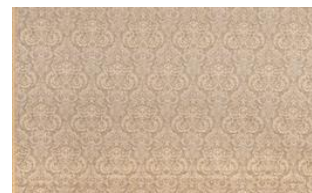

MIARA 040

Upholstery fabric in jacquard with fine ornamentation;
very hard-wearing

Collection:	Miramonte
Material:	47 % CV 35 % CO 9 % LI 9 % PAN
Color variations:	4
Total width:	138.00 cm
Rapport width:	23,5 cm
Rapport height:	42,5 cm

Usage:

Care instructions:

Available colours:

Miara 010

Miara 029

Miara 08g

The illustrations are not color-coded.