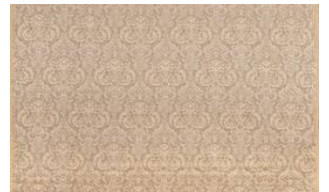

## MIARA 040

Upholstery fabric in jacquard with fine ornamentation;  
very hard-wearing

Collection:	Miramonte
Material:	47 % CV   35 % CO   9 % LI   9 % PAN
Color variations:	4
Total width:	138,00 cm
Rapport width:	23,50 cm
Rapport height:	42,50 cm

Usage:

Care instructions:

Available colours:

Miara 010

Miara 029

Miara 08g

The illustrations are not color-coded.