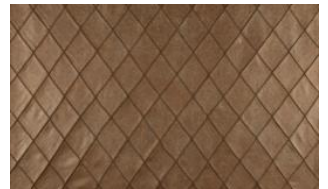

NUBUKO RHOMB 011

Microfibre upholstery fabric in a natural leather look with decent embossing and handmade, ample diamond quilting

Collection:	Nubuko Quilt
Material:	100 % PES
Color variations:	7
Total width:	128,00 cm
Rapport width:	12,60 cm
Rapport height:	19,50 cm

Usage:

Care instructions:

Available colours:

Nubuko Rhomb 031

Nubuko Rhomb 040

Nubuko Rhomb 041

Nubuko Rhomb 042

Nubuko Rhomb 043

Nubuko Rhomb 072

Special notes:

Maximum roll length between 10 and 15 metres

The diamonds are handmade. This may result in irregularities.

Not recommended for seating surfaces

The illustrations are not color-coded.