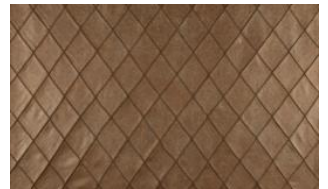

## NUBUKO RHOMB 040

Microfibre upholstery fabric in a natural leather look with decent embossing and handmade, ample diamond quilting

Collection:	Nubuko Quilt
Material:	100 % PES
Color variations:	7
Total width:	128,00 cm
Rapport width:	12,60 cm
Rapport height:	19,50 cm

Usage:

Care instructions:

Available colours:

Nubuko Rhomb 011

Nubuko Rhomb 031

Nubuko Rhomb 041

Nubuko Rhomb 042

Nubuko Rhomb 043

Nubuko Rhomb 072

Special notes:

Maximum roll length between 10 and 15 metres

The diamonds are handmade. This may result in irregularities.

Not recommended for seating surfaces

---

The illustrations are not color-coded.