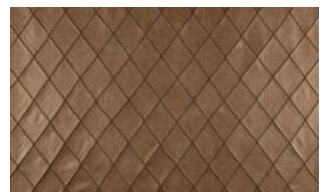

## NUBUKO RHOMB 041

Microfibre upholstery fabric in a natural leather look with decent embossing and handmade, ample diamond quilting

Collection:	Nubuko Quilt
Material:	100 % PES
Color variations:	7
Total width:	128.00 cm
Rapport width:	12,6 cm
Rapport height:	19,5 cm

Usage:

Care instructions:

Available colours:

Nubuko Rhomb 011

Nubuko Rhomb 031

Nubuko Rhomb 040

Nubuko Rhomb 042

Nubuko Rhomb 043

Nubuko Rhomb 072

Special notes:

Not recommended for seating surfaces

The rhombs are hand-made. Irregularities can be the result.

Maximum roll length between 10 and 15 metres

---

The illustrations are not color-coded.