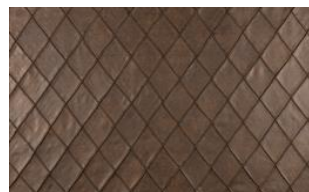

## NUBUKO RHOMB 041

Microfibre upholstery fabric in a natural leather look with decent embossing and handmade, ample diamond quilting

Collection:	Nubuko Quilt
Material:	100 % PES
Color variations:	7
Total width:	128.00 cm
Rapport width:	12,6 cm
Rapport height:	19,5 cm

Usage:

Care instructions:

Available colours:

Nubuko Rhomb 011

Nubuko Rhomb 031

Nubuko Rhomb 040

Nubuko Rhomb 042

Nubuko Rhomb 043

Nubuko Rhomb 072

Special notes:

Not recommended for seating surfaces

The rhombs are hand-made. Irregularities can be the result.

Maximum roll length between 10 and 15 metres

---

The illustrations are not color-coded.