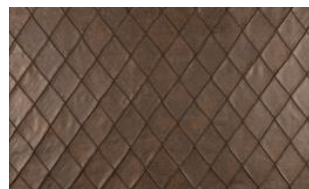

NUBUKO RHOMB 042

Microfibre upholstery fabric in a natural leather look with decent embossing and handmade, ample diamond quilting

Collection:	Nubuko Quilt
Material:	100 % PES
Color variations:	7
Total width:	128,00 cm
Rapport width:	12,60 cm
Rapport height:	19,50 cm

Usage:

Care instructions:

Available colours:

Nubuko Rhomb 011

Nubuko Rhomb 031

Nubuko Rhomb 040

Nubuko Rhomb 041

Nubuko Rhomb 043

Nubuko Rhomb 072

Special notes:

Maximum roll length between 10 and 15 metres

The diamonds are handmade. This may result in irregularities.

Not recommended for seating surfaces

The illustrations are not color-coded.