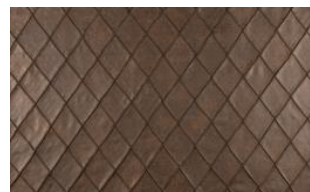

## NUBUKO RHOMB 072

Microfibre upholstery fabric in a natural leather look with decent embossing and handmade, ample diamond quilting

Collection:	Nubuko Quilt
Material:	100 % PES
Color variations:	7
Total width:	128,00 cm
Rapport width:	12,60 cm
Rapport height:	19,50 cm

Usage:

Care instructions:

Available colours:

Nubuko Rhomb 011

Nubuko Rhomb 031

Nubuko Rhomb 040

Nubuko Rhomb 041

Nubuko Rhomb 042

Nubuko Rhomb 043

Special notes:

Maximum roll length between 10 and 15 metres

The diamonds are handmade. This may result in irregularities.

Not recommended for seating surfaces

---

The illustrations are not color-coded.