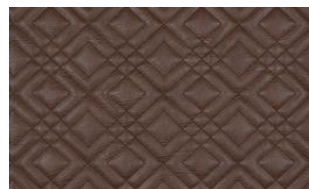

## RITZY SQUARE 011

Upholstery fabric, padded and quilted made of embossed artificial leather, grain and feel like real leather, graphic embroidery with double quilting in a diamond design, flame retardant

Collection:	Fusion
Material:	FR Oberstoff   Face Fabric: 72 % PVC   21 % PES   7 % PU Füllung   Filling: 100 % PES Futter   Lining: 100 % PES
Color variations:	5
Total width:	132,00 cm
Usable width:	132,00 cm
Rapport width:	10,00 cm
Rapport height:	10,00 cm
Usage:	

Mark:  
schwer entflammbar

Care instructions:

Fire protection:  
EN 1021 1 & 2

Available colours:

Ritzy Square 041

Ritzy Square 044

Ritzy Square 045

Ritzy Square 080