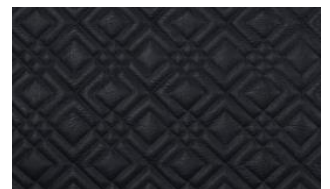

## RITZY SQUARE 011

Upholstery fabric, padded and quilted made of embossed artificial leather, grain and feel like real leather, graphic embroidery with double quilting in a diamond design, flame retardant

Collection:	Fusion
Material:	FR Oberstoff   Face Fabric: 72 % PVC   21 % PES   7 % PU Füllung   Filling: 100 % PES Futter   Lining: 100 % PES
Color variations:	5
Total width:	132,00 cm
Usable width:	132,00 cm
Rapport width:	10,00 cm
Rapport height:	10,00 cm
Usage:	

Mark:  
schwer entflammbar

Care instructions:

Fire protection:  
EN 1021 1 & 2

Available colours:

Ritzy Square 041

Ritzy Square 044

Ritzy Square 045

Ritzy Square 080