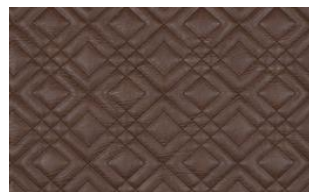

RITZY SQUARE 041

Upholstery fabric, padded and quilted made of embossed artificial leather, grain and feel like real leather, graphic embroidery with double quilting in a diamond design, flame retardant

Collection:	Fusion
Material:	FR Oberstoff Face Fabric: 72 % PVC 21 % PES 7 % PU Füllung Filling: 100 % PES Futter Lining: 100 % PES
Color variations:	5
Total width:	132,00 cm
Usable width:	132,00 cm
Rapport width:	10,00 cm
Rapport height:	10,00 cm
Usage:	

Mark:
schwer entflammbar

Care instructions:

Fire protection:
EN 1021 1 & 2

Available colours:

Ritzy Square 011

Ritzy Square 044

Ritzy Square 045

Ritzy Square 080