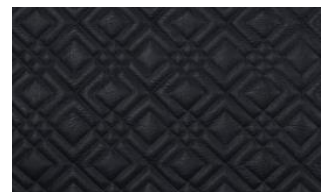

RITZY SQUARE 041

Upholstery fabric, padded and quilted made of embossed artificial leather, grain and feel like real leather, graphic embroidery with double quilting in a diamond design, flame retardant

Collection:	Fusion
Material:	FR Oberstoff Face Fabric: 72 % PVC 21 % PES 7 % PU Füllung Filling: 100 % PES Futter Lining: 100 % PES
Color variations:	5
Total width:	132,00 cm
Usable width:	132,00 cm
Rapport width:	10,00 cm
Rapport height:	10,00 cm
Usage:	

Mark:
schwer entflammbar

Care instructions:

Fire protection:
EN 1021 1 & 2

Available colours:

Ritzy Square 011

Ritzy Square 044

Ritzy Square 045

Ritzy Square 080