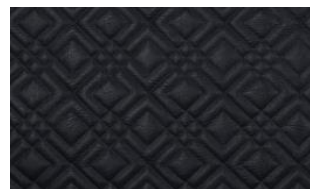

RITZY SQUARE 044

Upholstery fabric, padded and quilted made of embossed artificial leather, grain and feel like real leather, graphic embroidery with double quilting in a diamond design, flame retardant

Collection:	Fusion
Material:	FR Oberstoff Face Fabric: 72 % PVC 21 % PES 7 % PU Füllung Filling: 100 % PES Futter Lining: 100 % PES
Color variations:	5
Total width:	132,00 cm
Usable width:	132,00 cm
Rapport width:	10,00 cm
Rapport height:	10,00 cm
Usage:	

Mark:
schwer entflammbar

Care instructions:

Fire protection:
EN 1021 1 & 2

Available colours:

Ritzy Square 011

Ritzy Square 041

Ritzy Square 045

Ritzy Square 080