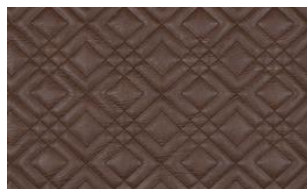

RITZY SQUARE 044

Upholstery fabric, padded and quilted made of embossed artificial leather, grain and feel like real leather, graphic embroidery with double quilting in a diamond design, flame retardant

Collection:	Fusion
Material:	FR Oberstoff Face Fabric: 72 % PVC 21 % PES 7 % PU Füllung Filling: 100 % PES Futter Lining: 100 % PES
Color variations:	5
Total width:	132,00 cm
Usable width:	132,00 cm
Rapport width:	10,00 cm
Rapport height:	10,00 cm
Usage:	

Mark:
schwer entflammbar

Care instructions:

Fire protection:
EN 1021 1 & 2

Available colours:

Ritzy Square 011

Ritzy Square 041

Ritzy Square 045

Ritzy Square 080