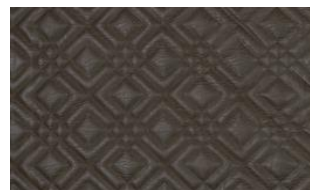

RITZY SQUARE 044

Upholstery fabric, padded and quilted made of embossed artificial leather, grain and feel like real leather, graphic embroidery with double quilting in a diamond design, flame retardant

Collection:	Fusion
Material:	FR Oberstoff Face Fabric: 72 % PVC 21 % PES 7 % PU Füllung Filling: 100 % PES Futter Lining: 100 % PES
Color variations:	5
Total width:	132,00 cm
Usable width:	132,00 cm
Rapport width:	10,00 cm
Rapport height:	10,00 cm
Usage:	

Mark:
schwer entflammbar

Care instructions:

Fire protection:
EN 1021 1 & 2

Available colours:

Ritzy Square 011

Ritzy Square 041

Ritzy Square 045

Ritzy Square 080