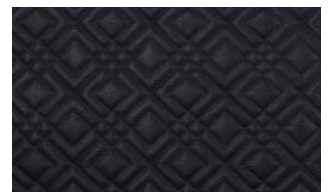

RITZY SQUARE 045

Upholstery fabric, padded and quilted made of embossed artificial leather, grain and feel like real leather, graphic embroidery with double quilting in a diamond design, flame retardant

Collection:	Fusion
Material:	FR Oberstoff Face Fabric: 72 % PVC 21 % PES 7 % PU Füllung Filling: 100 % PES Futter Lining: 100 % PES
Color variations:	5
Total width:	132,00 cm
Usable width:	132,00 cm
Rapport width:	10,00 cm
Rapport height:	10,00 cm
Usage:	

Mark:
schwer entflammbar

Care instructions:

Fire protection:
EN 1021 1 & 2

Available colours:

Ritzy Square 011

Ritzy Square 041

Ritzy Square 044

Ritzy Square 080