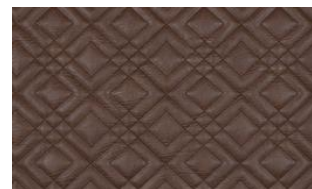

RITZY SQUARE 080

Upholstery fabric, padded and quilted made of embossed artificial leather, grain and feel like real leather, graphic embroidery with double quilting in a diamond design, flame retardant

Collection:	Fusion
Material:	FR Oberstoff Face Fabric: 72 % PVC 21 % PES 7 % PU Füllung Filling: 100 % PES Futter Lining: 100 % PES
Color variations:	5
Total width:	132,00 cm
Usable width:	132,00 cm
Rapport width:	10,00 cm
Rapport height:	10,00 cm
Usage:	

Mark:
schwer entflammbar

Care instructions:

Fire protection:
EN 1021 1 & 2

Available colours:

Ritzy Square 011

Ritzy Square 041

Ritzy Square 044

Ritzy Square 045