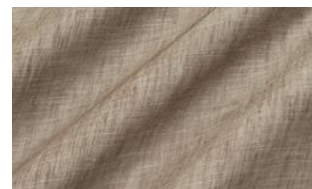

SMOKEY 010

floor to ceiling, semi-transparent curtain in a natural, linen-like look, flame-retardant

Collection:	Smokey
Material:	FR 100 % PES
Color variations:	11
Total width:	300,00 cm

Mark:
schwer entflammbar
raumhoch
waschbar

Care instructions:

Fire protection:
EN 13773
NFP 92503 (M1)

Available colours:

Smokey 011

Smokey 012

Smokey 013

Smokey 014

Smokey 015

Smokey 040

Special notes:

Piece dyed - check for colour match before processing

Oekotex Standard 100 certified

The illustrations are not color-coded.

fine

Smokey 070

Smokey 071