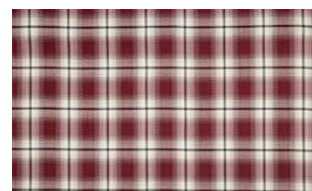

fine

BEL AMI 019 °

Chenille upholstery fabric with check pattern

Available colours:

Collection:	Bellevue
Material:	FR 100 % PES
Color variations:	6
Total width:	142.00 cm
Rapport width:	18,0 cm
Rapport height:	20,7 cm

Usage:

Mark:
Flame retardant
Washable

Care instructions:

Fire protection:
EN 1021 1 & 2

Bel Ami 059