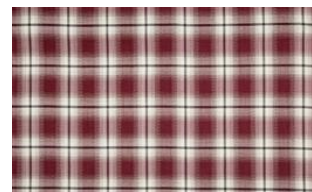

BEL AMI 049 °

Chenille upholstery fabric with check pattern

Available colours:

Collection:	Bellevue
Material:	FR 100 % PES
Color variations:	6
Total width:	142.00 cm
Rapport width:	18,0 cm
Rapport height:	20,7 cm

Bel Ami 019 °

Bel Ami 029

Bel Ami 059

Bel Ami 079 °

Special notes:

Shiny Patches in pile fabrics are merely optical and not a reason for complaint.

The illustrations are not color-coded.