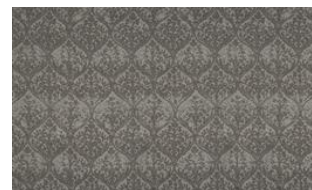

Celerina 041