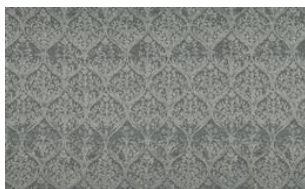

Celerina 071