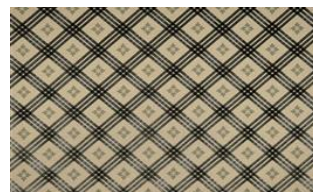

ECHO 049

Upholstery fabric, woven as jacquard velour, diamond design combined with stylised leaves

Collection:	Mountain Deluxe Alpenglow
Material:	67 % CV 31 % PES 2 % L
Color variations:	5
Total width:	138.00 cm
Rapport width:	17,7 cm
Rapport height:	16,5 cm

Usage:

Care instructions:

Special notes:

Shiny Patches in pile fabrics are merely optical and not a reason for complaint.

Available colours:

Echo 019

Echo 039

Echo 048