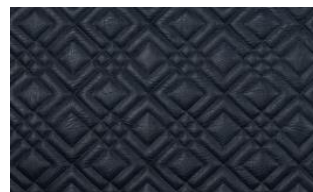

RITZY SQUARE 011

Upholstery fabric, padded and quilted made of embossed artificial leather, grain and feel like real leather, graphic embroidery with double quilting in a diamond design, flame retardant

Collection:	Fusion
Material:	FR Oberstoff Face Fabric: 72 % PVC 21 % PES 7 % PU Füllung Filling: 100 % PES Futter Lining: 100 % PES
Color variations:	4
Total width:	132.00 cm
Usable width:	132.00 cm
Rapport width:	10,0 cm
Rapport height:	10,0 cm
Usage:	

Mark:
Flame retardant

Care instructions:

Fire protection:
EN 1021 1 & 2

Available colours:

Ritzy Square 041

Ritzy Square 044

Ritzy Square 045

Ritzy Square 080