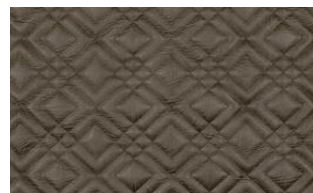

RITZY SQUARE 011

Upholstery fabric, padded and quilted made of embossed artificial leather, grain and feel like real leather, graphic embroidery with double quilting in a diamond design, flame retardant

Collection:	Fusion
Material:	FR Oberstoff Face Fabric: 72 % PVC 21 % PES 7 % PU Füllung Filling: 100 % PES Futter Lining: 100 % PES
Color variations:	4
Total width:	132.00 cm
Usable width:	132.00 cm
Rapport width:	10,0 cm
Rapport height:	10,0 cm
Usage:	

Mark:
Flame retardant

Care instructions:

Fire protection:
EN 1021 1 & 2

Available colours:

Ritzy Square 041

Ritzy Square 044

Ritzy Square 045

Ritzy Square 080